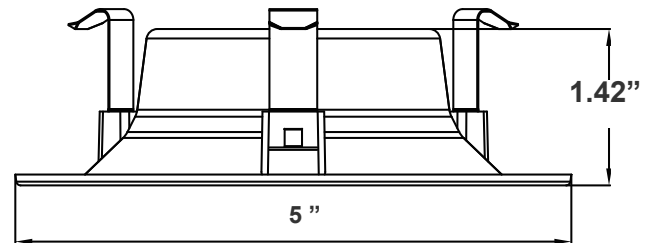

Westgate Compatible Recessed Trims:

RDD4

5"(W) x 1.42"(H)

MODEL NO.	Wattage	Voltage	Lumens	Color Temp.
RDDF4-MCT5	6.5W	120V	650LM	2700K/ 3000K/ 3500K/ 4000K/ 5000K
RDDS4-MCT5	6.5W	120V	650LM	2700K/ 3000K/ 3500K/ 4000K/ 5000K