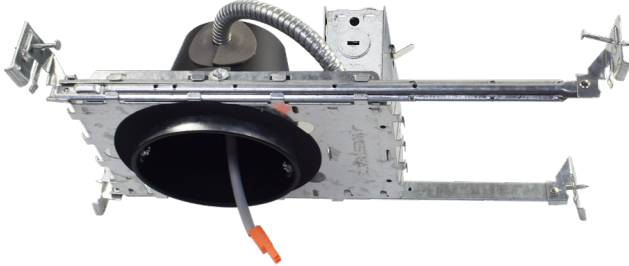

HL SERIES Indoor Lighting

HL4S-ICAT
4In Led (TP24) Shallow Recessed Housing ICAT UL

Customer Name: _____

Project Name: _____

Note: _____

Type: _____

14.2"(W) x 4"(H) x 8.3"(D)

LED Recessed Housings are efficient, IC-rated fixtures designed for seamless ceiling integration. Ideal for both new construction and remodels, they offer dimming capabilities, airtight options, and excellent thermal management, making them perfect for energy-saving applications across residential and commercial spaces.

Features

- Single-wall painted steel housing with gasket for IC-rated airtight installation in insulated ceilings
- Airtight to prevent heated airflow diffusion
- IC-rated; can be directly installed on ceiling insulation
- 7-Year Warranty
- Listed for through-branch circuit wiring
- Contains nine 8-3/5" knockouts and four Romex pry-outs with strain relief
- Ground wire provided in J-box
- Three quick connectors provided on J-Box

Technical Specifications

Remodel Clips:

- Four remodel clips secure the housing and accommodate 1/2" and 5/8" ceiling materials.

Mechanical:

- Single-wall painted steel housing with gasket for IC-rated airtight installation in insulated ceilings
- Airtight to prevent heated airflow diffusion
- IC-rated; can be directly installed on ceiling insulation lagging

Junction Box:

- Listed for through-branch circuit wiring
- Contains nine 8-3/5" knockouts and four Romex pry-outs with strain relief
- Ground wire provided in J-box
- Three quick connectors provided on J-Box