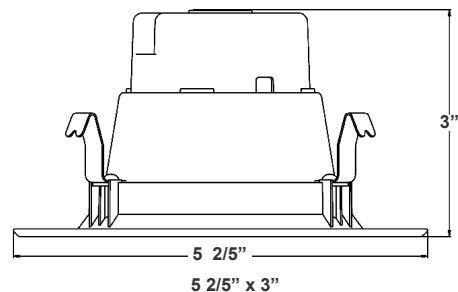

MODEL NO.	Wattage	Voltage	Lumens	Color Temp.
RDPF4-MCTP	8W/10W/13W	120V	1040LM	2700K/ 3000K/ 3500K/ 4000K/ 5000K
RDPS4-MCTP	8W/10W/13W	120V	1040LM	2700K/ 3000K/ 3500K/ 4000K/ 5000K