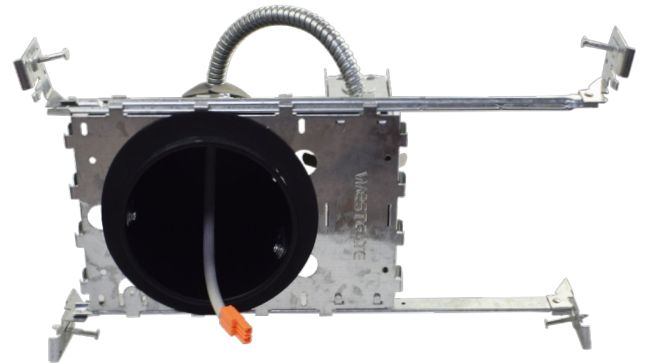

Bottom View