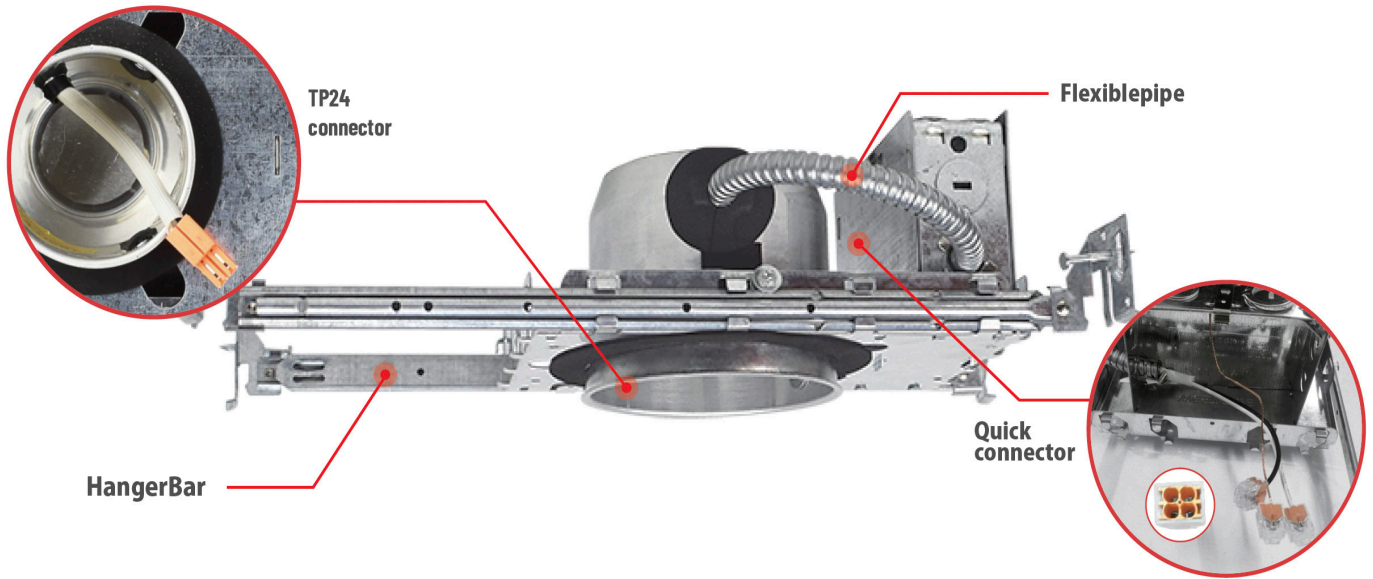

Other Views:

Top View