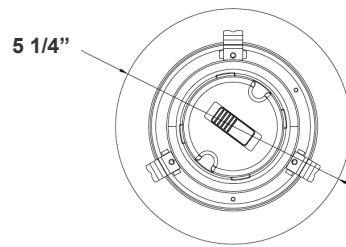

RDL4-ST

5 1/4"(D) x 3 1/5"(H)

MODEL NO.	Wattage	Voltage	Lumens	Color Temp.
RDL4-ST-MCT5	10W	120V	650LM	2700K/ 3000K/ 3500K/ 4000K/ 5000K
RDL4-ST-MCT5-ORB	10W	120V	650LM	2700K/ 3000K/ 3500K/ 4000K/ 5000K
RDL4-ST-MCT5-BK	10W	120V	650LM	2700K/ 3000K/ 3500K/ 4000K/ 5000K