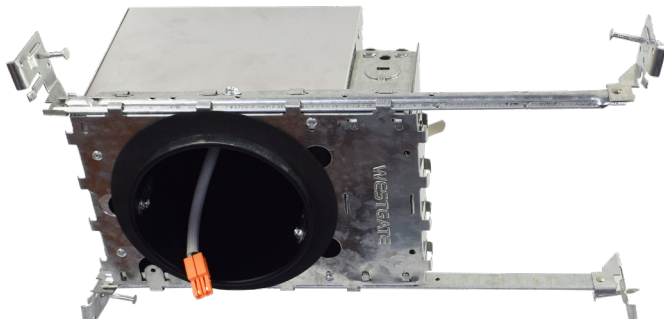

Other Models:

HL4R-ICAT

11.4"(W) x 5.68"(H) x 4.62"(D)

HL4DW-ICAT

14.2"(W) x 6.14"(H) x 8.3"(D)

HL4-ICAT

14.2"(W) x 6.14"(H) x 8.3"(D)