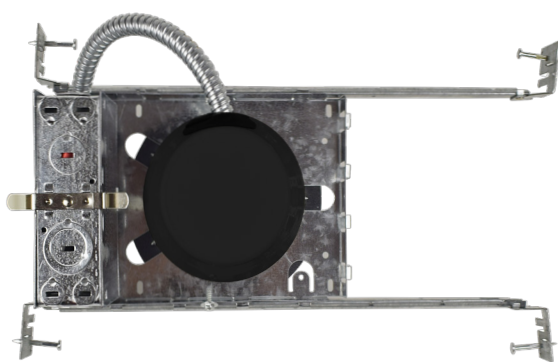

Features

- Single-wall painted steel housing with gasket for IC-rated airtight installation in insulated ceilings
- Airtight to prevent heated airflow diffusion
- IC-rated; can be directly installed on ceiling insulation
- 7-Year Warranty
- Listed for through-branch circuit wiring
- Contains nine 8-3/5" knockouts and four Romex pry-outs with strain relief
- Ground wire provided in J-box
- Three quick connectors provided on J-Box

Technical Specifications

Remodel Clips:

- Four remodel clips secure the housing and accommodate 1/2" and 5/8" ceiling materials.

Mechanical:

- Single-wall painted steel housing with gasket for IC-rated airtight installation in insulated ceilings
- Airtight to prevent heated airflow diffusion
- IC-rated; can be directly installed on ceiling insulation lagging

Listings:

- UL listed for damp location.
- UL listed for Air Tight construction

Applications:

- Offer efficient, low-profile lighting for commercial, retail, and residential spaces, supporting both new construction and remodels with IC-rated, airtight options for optimal energy performance and code compliance

Other Views:

Top View

Bottom View

Westgate Compatible Recessed Trims:

RDD4

5"(W) x 1.42"(H)

MODEL NO.	Wattage	Voltage	Lumens	Color Temp.
RDDF4-MCT5	6.5W	120V	650LM	2700K/ 3000K/ 3500K/ 4000K/ 5000K
RDDS4-MCT5	6.5W	120V	650LM	2700K/ 3000K/ 3500K/ 4000K/ 5000K