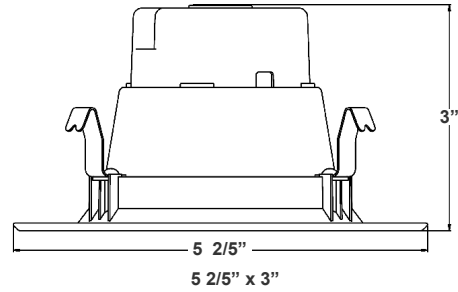

Westgate Compatible Recessed Trims:

RDP4

MODEL NO.	Wattage	Voltage	Lumens	Color Temp.
RDPF4-MCT5	10W	120V	800LM	2700K/ 3000K/ 3500K/ 4000K/ 5000K
RDPS4-MCT5	10W	120V	800LM	2700K/ 3000K/ 3500K/ 4000K/ 5000K

RDP4