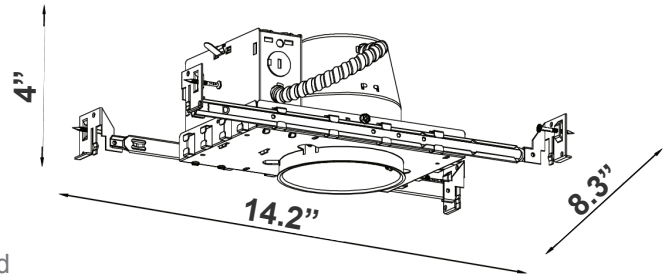

HL SERIES Indoor Lighting

HL4S-ICAT
4In Led (TP24) Shallow Recessed Housing ICAT UL

Customer Name: _____

Project Name: _____

Note: _____

Type: _____

14.2"(W) x 4"(H) x 8.3"(D)

LED Recessed Housings are efficient, IC-rated fixtures designed for seamless ceiling integration. Ideal for both new construction and remodels, they offer dimming capabilities, airtight options, and excellent thermal management, making them perfect for energy-saving applications across residential and commercial spaces.

Features

- Single-wall painted steel housing with gasket for IC-rated airtight installation in insulated ceilings
- Airtight to prevent heated airflow diffusion
- IC-rated; can be directly installed on ceiling insulation
- 7-Year Warranty
- Listed for through-branch circuit wiring
- Contains nine 8-3/5" knockouts and four Romex pry-outs with strain relief
- Ground wire provided in J-box
- Three quick connectors provided on J-Box

Technical Specifications

Remodel Clips:

- Four remodel clips secure the housing and accommodate 1/2" and 5/8" ceiling materials.

Mechanical:

- Single-wall painted steel housing with gasket for IC-rated airtight installation in insulated ceilings
- Airtight to prevent heated airflow diffusion
- IC-rated; can be directly installed on ceiling insulation lagging