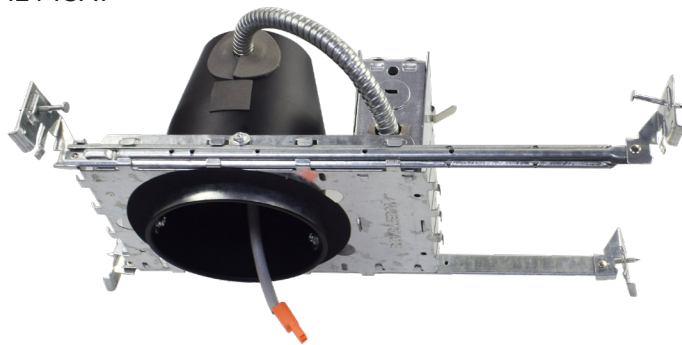

14.2"(W) x 6.14"(H) x 8.3"(D)

HL4-ICAT